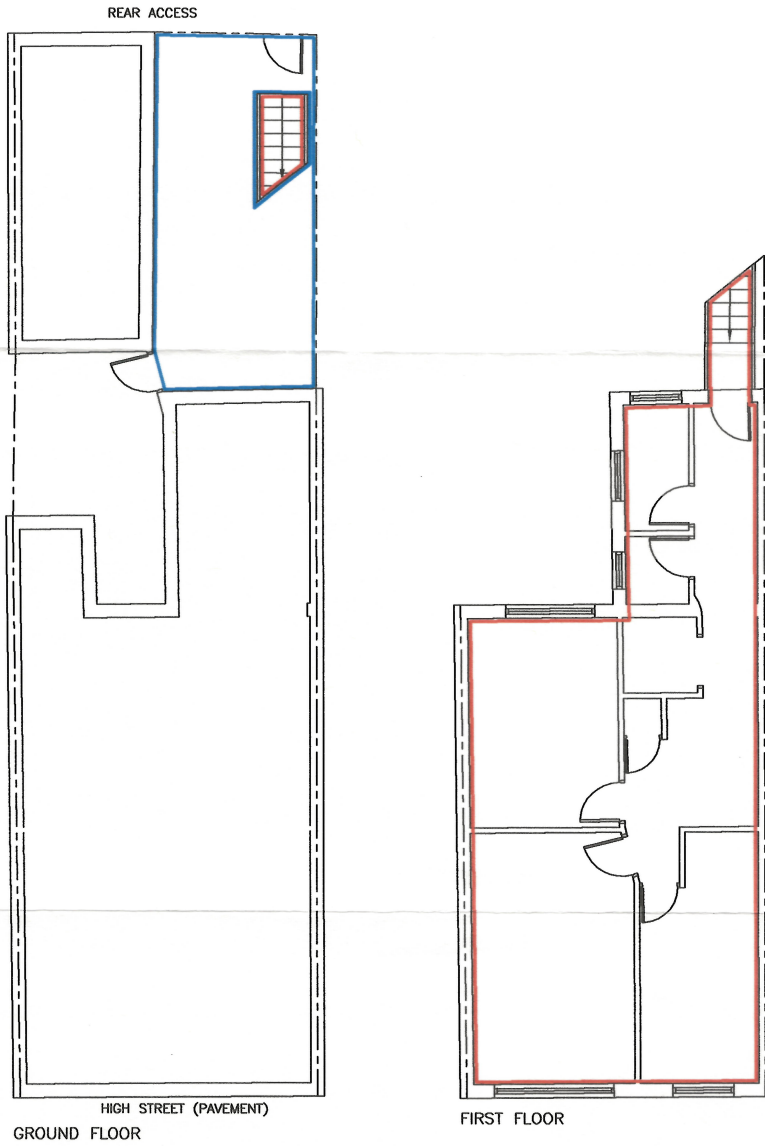

LOCATION PLAN  
SCALE 1:1250

**NATIONAL LEASE PLANS**  
78 WINDMILL ROAD  
LONDON N18 1LN  
T: 0845 124 9552 F: 0845 355 0596  
[www.nationalleaseplans.co.uk](http://www.nationalleaseplans.co.uk)

ADDRESS:  
70A HIGH STREET  
BARKINGSIDE  
ILFORD ESSEX IG6 2DJ

DETAILS:  
LEASE PLAN

SCALE: 1:100	DATE: AUG 2008
DRAWING NO: 70/01	